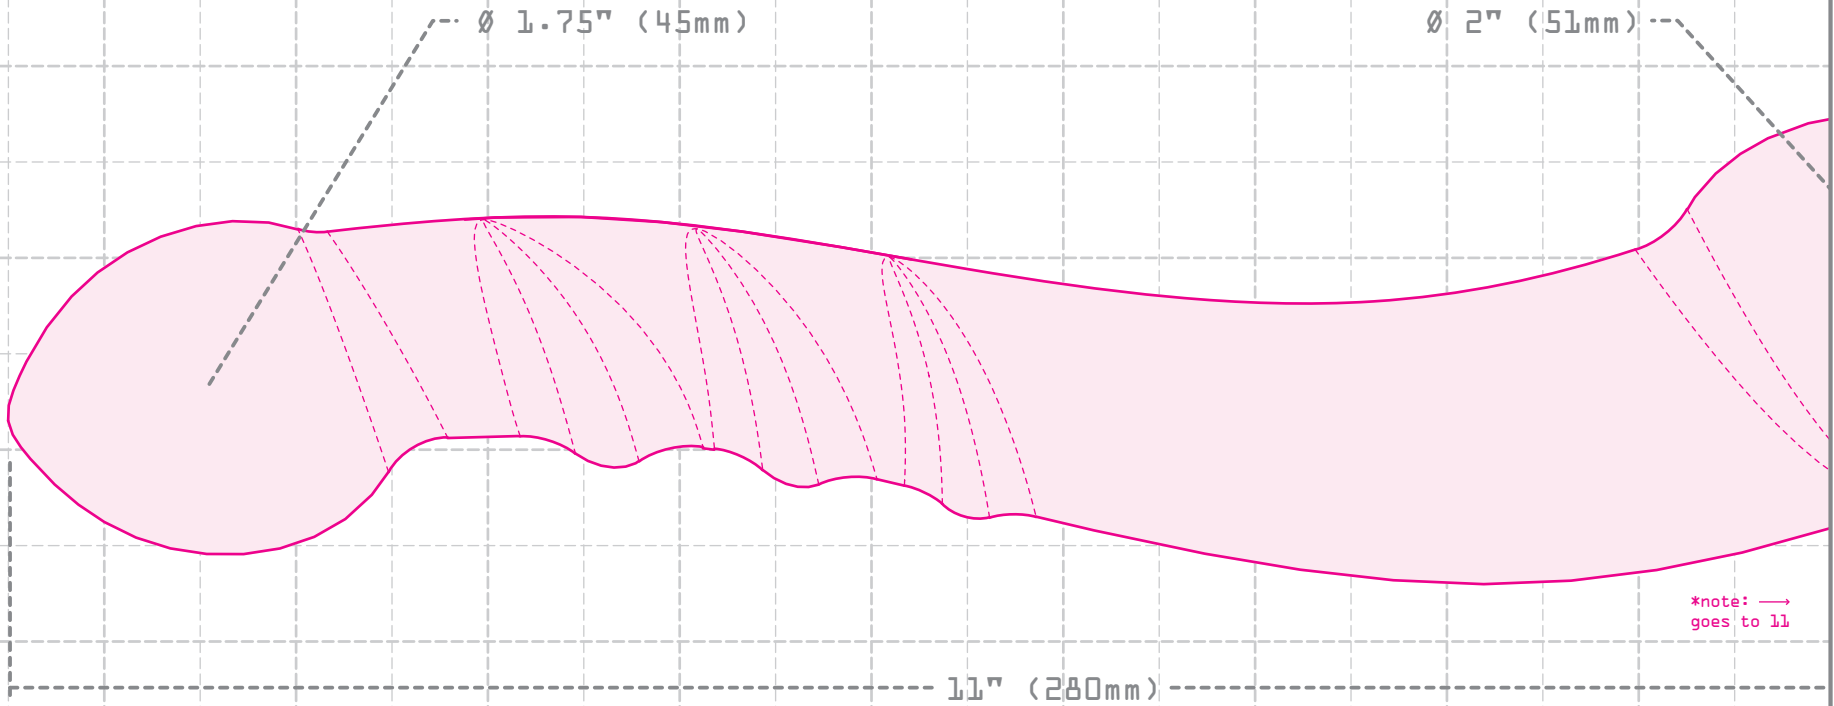

NJ-011 njoy Eleven

actual size!

\*note: → goes to 11

weight: 2.75lb (1250g)

Expanding (quite literally!) on the njoy line, we modestly present the njoy Eleven. Combining revolutionary manufacturing technology with njoy's trademark style, we've pushed the boundaries of erotic stainless steel. We hope the Eleven will push your boundaries as well.... njoy!