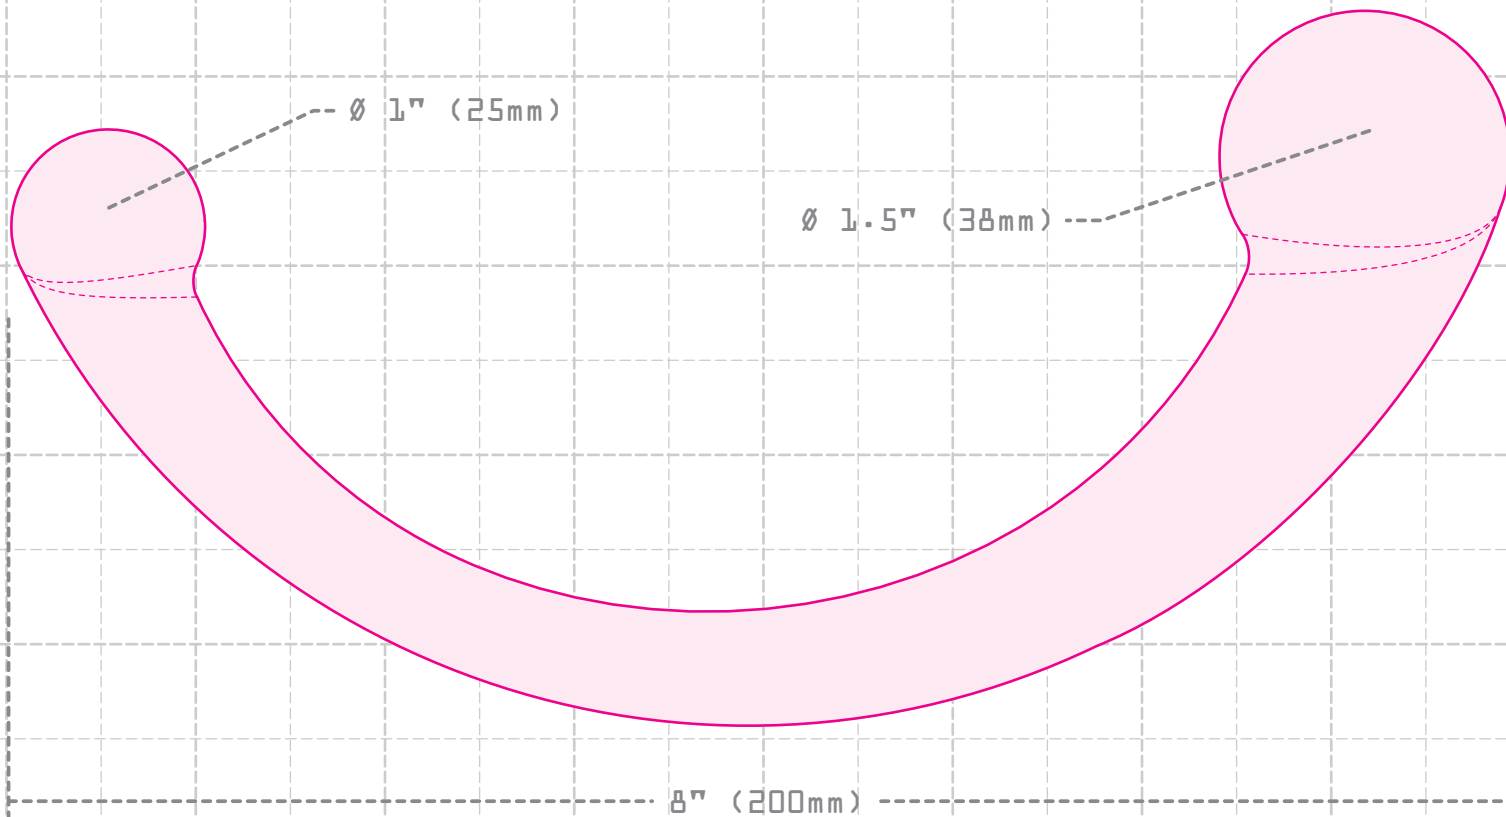

NJ-001 njoy Pure Wand

actual size!

weight: 1.51b (680g)

The njoy Pure Wand provides a direct connection to your favorite spot – G or P – or wherever feels so good. The Pure Wand is crafted with perfect curvature and ample reach so you can lay back and relax while you pleasure yourself or your partner with firm, controlled massage.